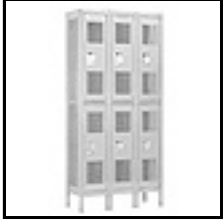

72362
Vented Locker - Double Tier - 3 Wide - 6 Feet High - 12 Inches Deep
Constructed of 14 gauge steel, double tier vented lockers effectively combine visibility and maximum airflow with security. These durable lockers are available in a GRAY FINISH or TAN FINISH. Ideal for dressing rooms, locker rooms and athletic clubs, double tier vented lockers can be delivered UNASSEMBLED or ASSEMBLED.
72000 series double tier vented lockers are 12" wide, have an overall height of six (6) feet (add 6" for legs) and are available in 12", 15" and 18" depths. Double tier vented lockers feature a steel recessed handle with a finger lift control and can accommodate a built-in combination or key lock or a padlock. Built-in locks (#77710 for combination and #77715 for key), padlocks (#77720 for combination and #77725 for key), end bases, front bases and sloping hoods are available as options upon request (see related items). All double tier vented lockers include three (3) single wall hooks and one double ceiling hook.
$480.00