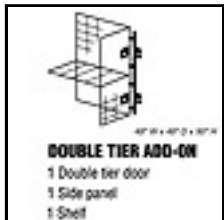

8244-A
Storage Locker - Double Tier - Add On - 48 Inches Wide - 48 Inches Deep
48" wide unassembled single and double tier storage lockers. Begin with a starter unit and attach optional add-on units, tops, backs, and shelves as needed. All 48" wide unassembled single and double tier starter and add-on units can be easily attached to each other.
$375.00