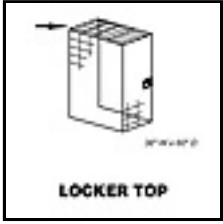

8335-T

Top - For Storage Locker - 36 Inches Wide - 60 Inches Deep

36" wide unassembled single and double tier storage lockers. Begin with a starter unit and attach optional add-on units, tops, backs, and shelves as needed. All 36" wide unassembled single and double tier starter and add-on units can be easily attached to each other.

$70.00