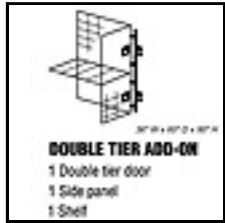

8235-A
Storage Locker - Double Tier - Add On - 36 Inches Wide - 60 Inches Deep
36" wide unassembled single and double tier storage lockers. Begin with a starter unit and attach optional add-on units, tops, backs, and shelves as needed. All 36" wide unassembled single and double tier starter and add-on units can be easily attached to each other.
$375.00