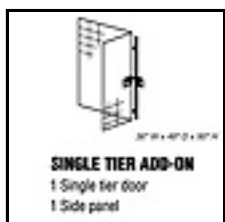

8134-A
Storage Locker - Single Tier - Add On - 36 Inches Wide - 48 Inches Deep
36" wide unassembled single and double tier storage lockers. Begin with a starter unit and attach optional add-on units, tops, backs, and shelves as needed. All 36" wide unassembled single and double tier starter and add-on units can be easily attached to each other.
$250.00