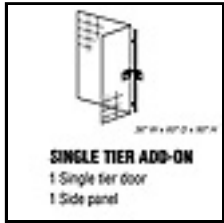

8135-A
Storage Locker - Single Tier - Add On - 36 Inches Wide - 60 Inches Deep
36" wide unassembled single and double tier storage lockers. Begin with a starter unit and attach optional add-on units, tops, backs, and shelves as needed. All 36" wide unassembled single and double tier starter and add-on units can be easily attached to each other.
$275.00