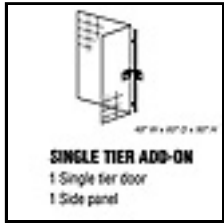

8145-A
Storage Locker - Single Tier - Add On - 48 Inches Wide - 60 Inches Deep
48" wide unassembled single and double tier storage lockers. Begin with a starter unit and attach optional add-on units, tops, backs, and shelves as needed. All 48" wide unassembled single and double tier starter and add-on units can be easily attached to each other.
$300.00