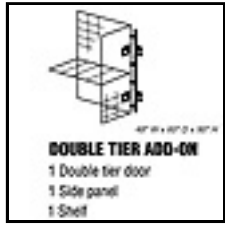

8245-A
Storage Locker - Double Tier - Add On - 48 Inches Wide - 60 Inches Deep
48" wide unassembled single and double tier storage lockers. Begin with a starter unit and attach optional add-on units, tops, backs, and shelves as needed. All 48" wide unassembled single and double tier starter and add-on units can be easily attached to each other.
$425.00