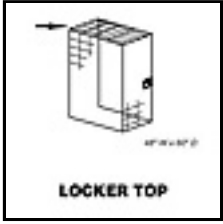

8345-T

Top - For Storage Locker - 48 Inches Wide - 60 Inches Deep

48" wide unassembled single and double tier storage lockers. Begin with a starter unit and attach optional add-on units, tops, backs, and shelves as needed. All 48" wide unassembled single and double tier starter and add-on units can be easily attached to each other.

$80.00