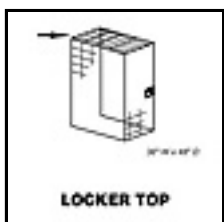

8334-T
Top - For Storage Locker - 36 Inches Wide - 48 Inches Deep
36" wide unassembled single and double tier storage lockers. Begin with a starter unit and attach optional add-on units, tops, backs, and shelves as needed. All 36" wide unassembled single and double tier starter and add-on units can be easily attached to each other.
$60.00