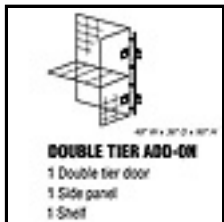

8243-A
Storage Locker - Double Tier - Add On - 48 Inches Wide - 36 Inches Deep
48" wide unassembled single and double tier storage lockers. Begin with a starter unit and attach optional add-on units, tops, backs, and shelves as needed. All 48" wide unassembled single and double tier starter and add-on units can be easily attached to each other.
$325.00