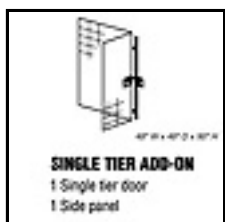

8144-A
Storage Locker - Single Tier - Add On - 48 Inches Wide - 48 Inches Deep
48" wide unassembled single and double tier storage lockers. Begin with a starter unit and attach optional add-on units, tops, backs, and shelves as needed. All 48" wide unassembled single and double tier starter and add-on units can be easily attached to each other.
$275.00