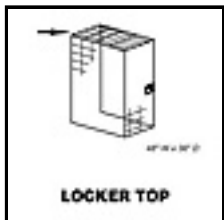

8343-T
Top - For Storage Locker - 48 Inches Wide - 36 Inches Deep
48" wide unassembled single and double tier storage lockers. Begin with a starter unit and attach optional add-on units, tops, backs, and shelves as needed. All 48" wide unassembled single and double tier starter and add-on units can be easily attached to each other.
$60.00