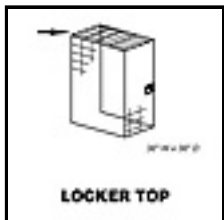

8333-T
Top - For Storage Locker - 36 Inches Wide - 36 Inches Deep
36" wide unassembled single and double tier storage lockers. Begin with a starter unit and attach optional add-on units, tops, backs, and shelves as needed. All 36" wide unassembled single and double tier starter and add-on units can be easily attached to each other.
$50.00